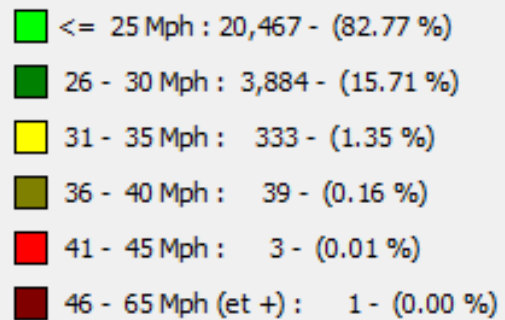

Leaving SP towards the A33