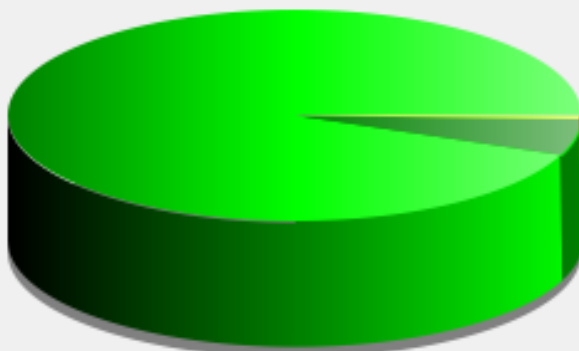

Vehicle Speed Data – Aug 2022

Gaiger Avenue, Sherfield Park (250m)

Incoming vehicles

Leaving SP towards A33

Outgoing vehicles

Entering SP from A33