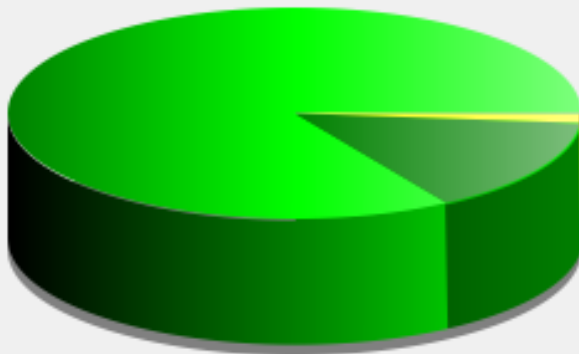

Vehicle Speed Data – Aug 2022

Gaiger Avenue, Sherfield Park (250m)

Incoming vehicles

Leaving SP towards A33

Outgoing vehicles

Entering SP from A33