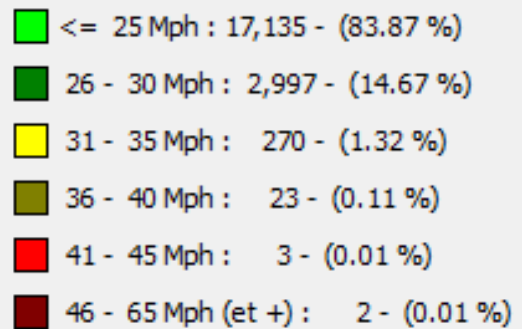

Vehicle Speed Data – Aug 2022

Gaiger Avenue, Sherfield Park (250m)

Incoming vehicles

Leaving SP towards A33

Outgoing vehicles

Entering SP from A33